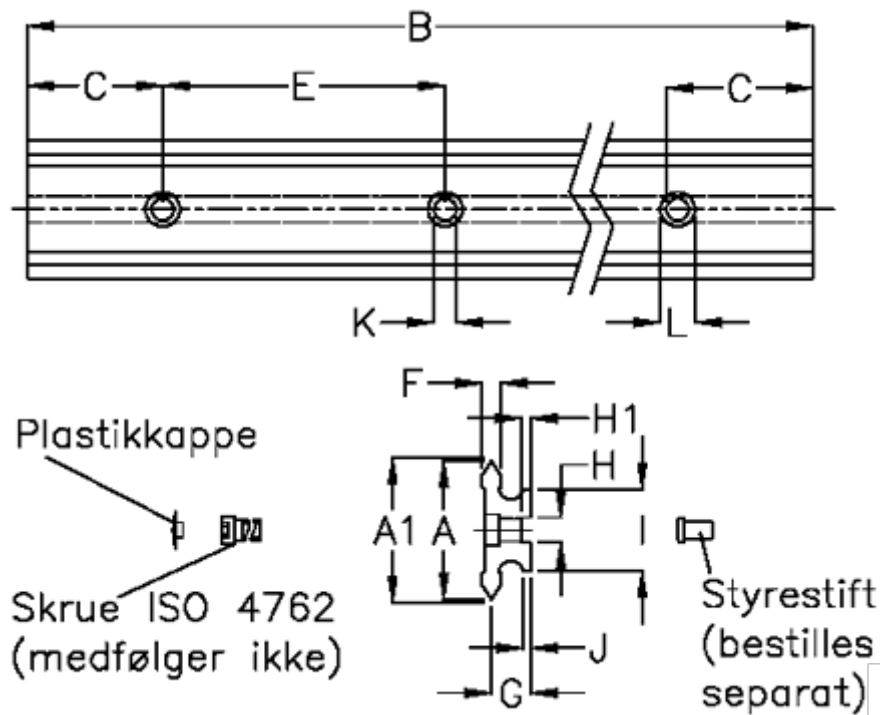

Article number: 059101266

Description: Hepco SL2 spacer slide
SS NMS12-266

Measures

A	= 12	G	= 6.2	Weight kg/1000 = 440
A1	= 12.37	H	= 4	
B	= 266	H1	= 1.8	
C	= 20.5	I	= 8.5	
E	= 45	J	= 1.7	
F	= 3.0	K	= 3.5	
For bearing	= 13	L	= 6 x 3	
For guide pin	= 4	M	= -	